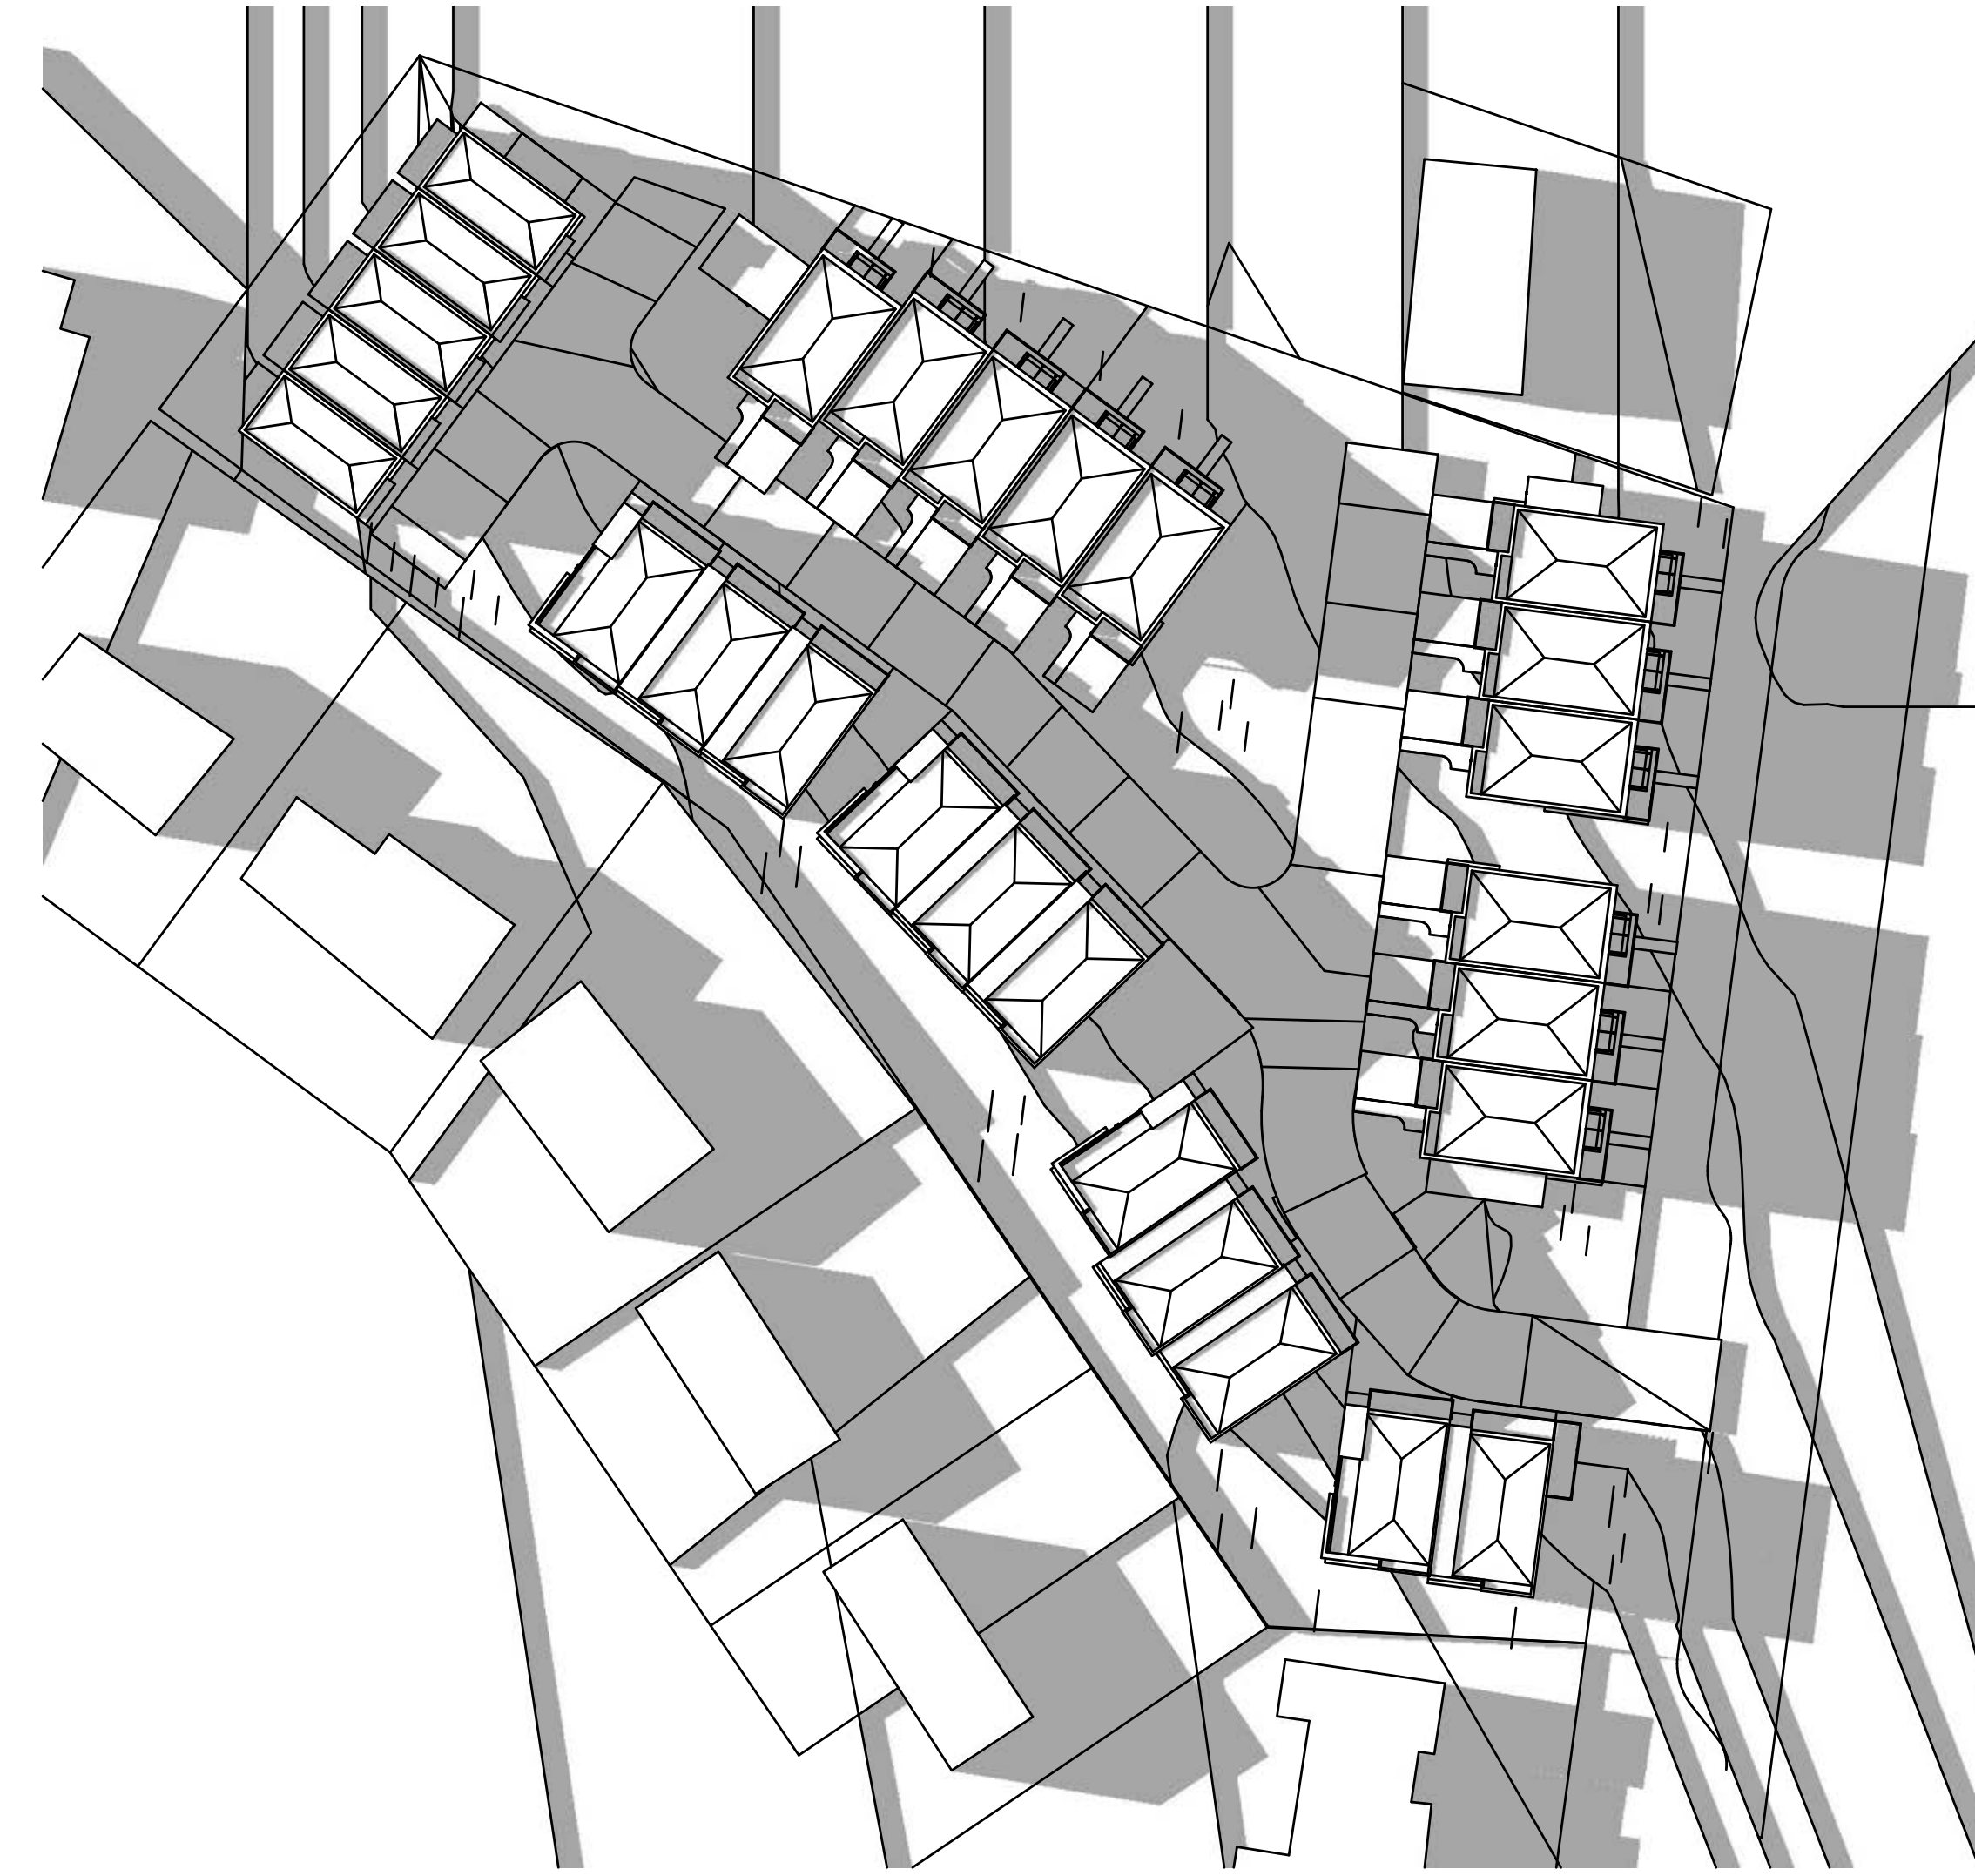

1
A005 Shadow Study - March 22nd 8AM
Scale: 1/4" = 1'-0"

2
A005 Shadow Study - March 22nd 12PM
Scale: 1/4" = 1'-0"

3
A005 Shadow Study - March 22nd 5PM
Scale: 1/4" = 1'-0"

RECEIVED
RA516
2024-SEP-25
Current Planning

dHKarchitects

1 Shadow Study - June 22nd 8AM
A006 Scale: 1/4" = 1'-0"

2 Shadow Study - June 22nd 12PM
A006 Scale: 1/4" = 1'-0"

3 Shadow Study - June 22nd 5PM
A006 Scale: 1/4" = 1'-0"

RECEIVED
RA516
2024-SEP-25
CURRENT PLANNING

dHKarchitects

dHka

1 Shadow Study - December 22nd 8AM
Scale: 1/4" = 1'-0"

2 Shadow Study - December 22nd 12PM
Scale: 1/4" = 1'-0"

3 Shadow Study - December 22nd 4:30PM
Scale: 1/4" = 1'-0"