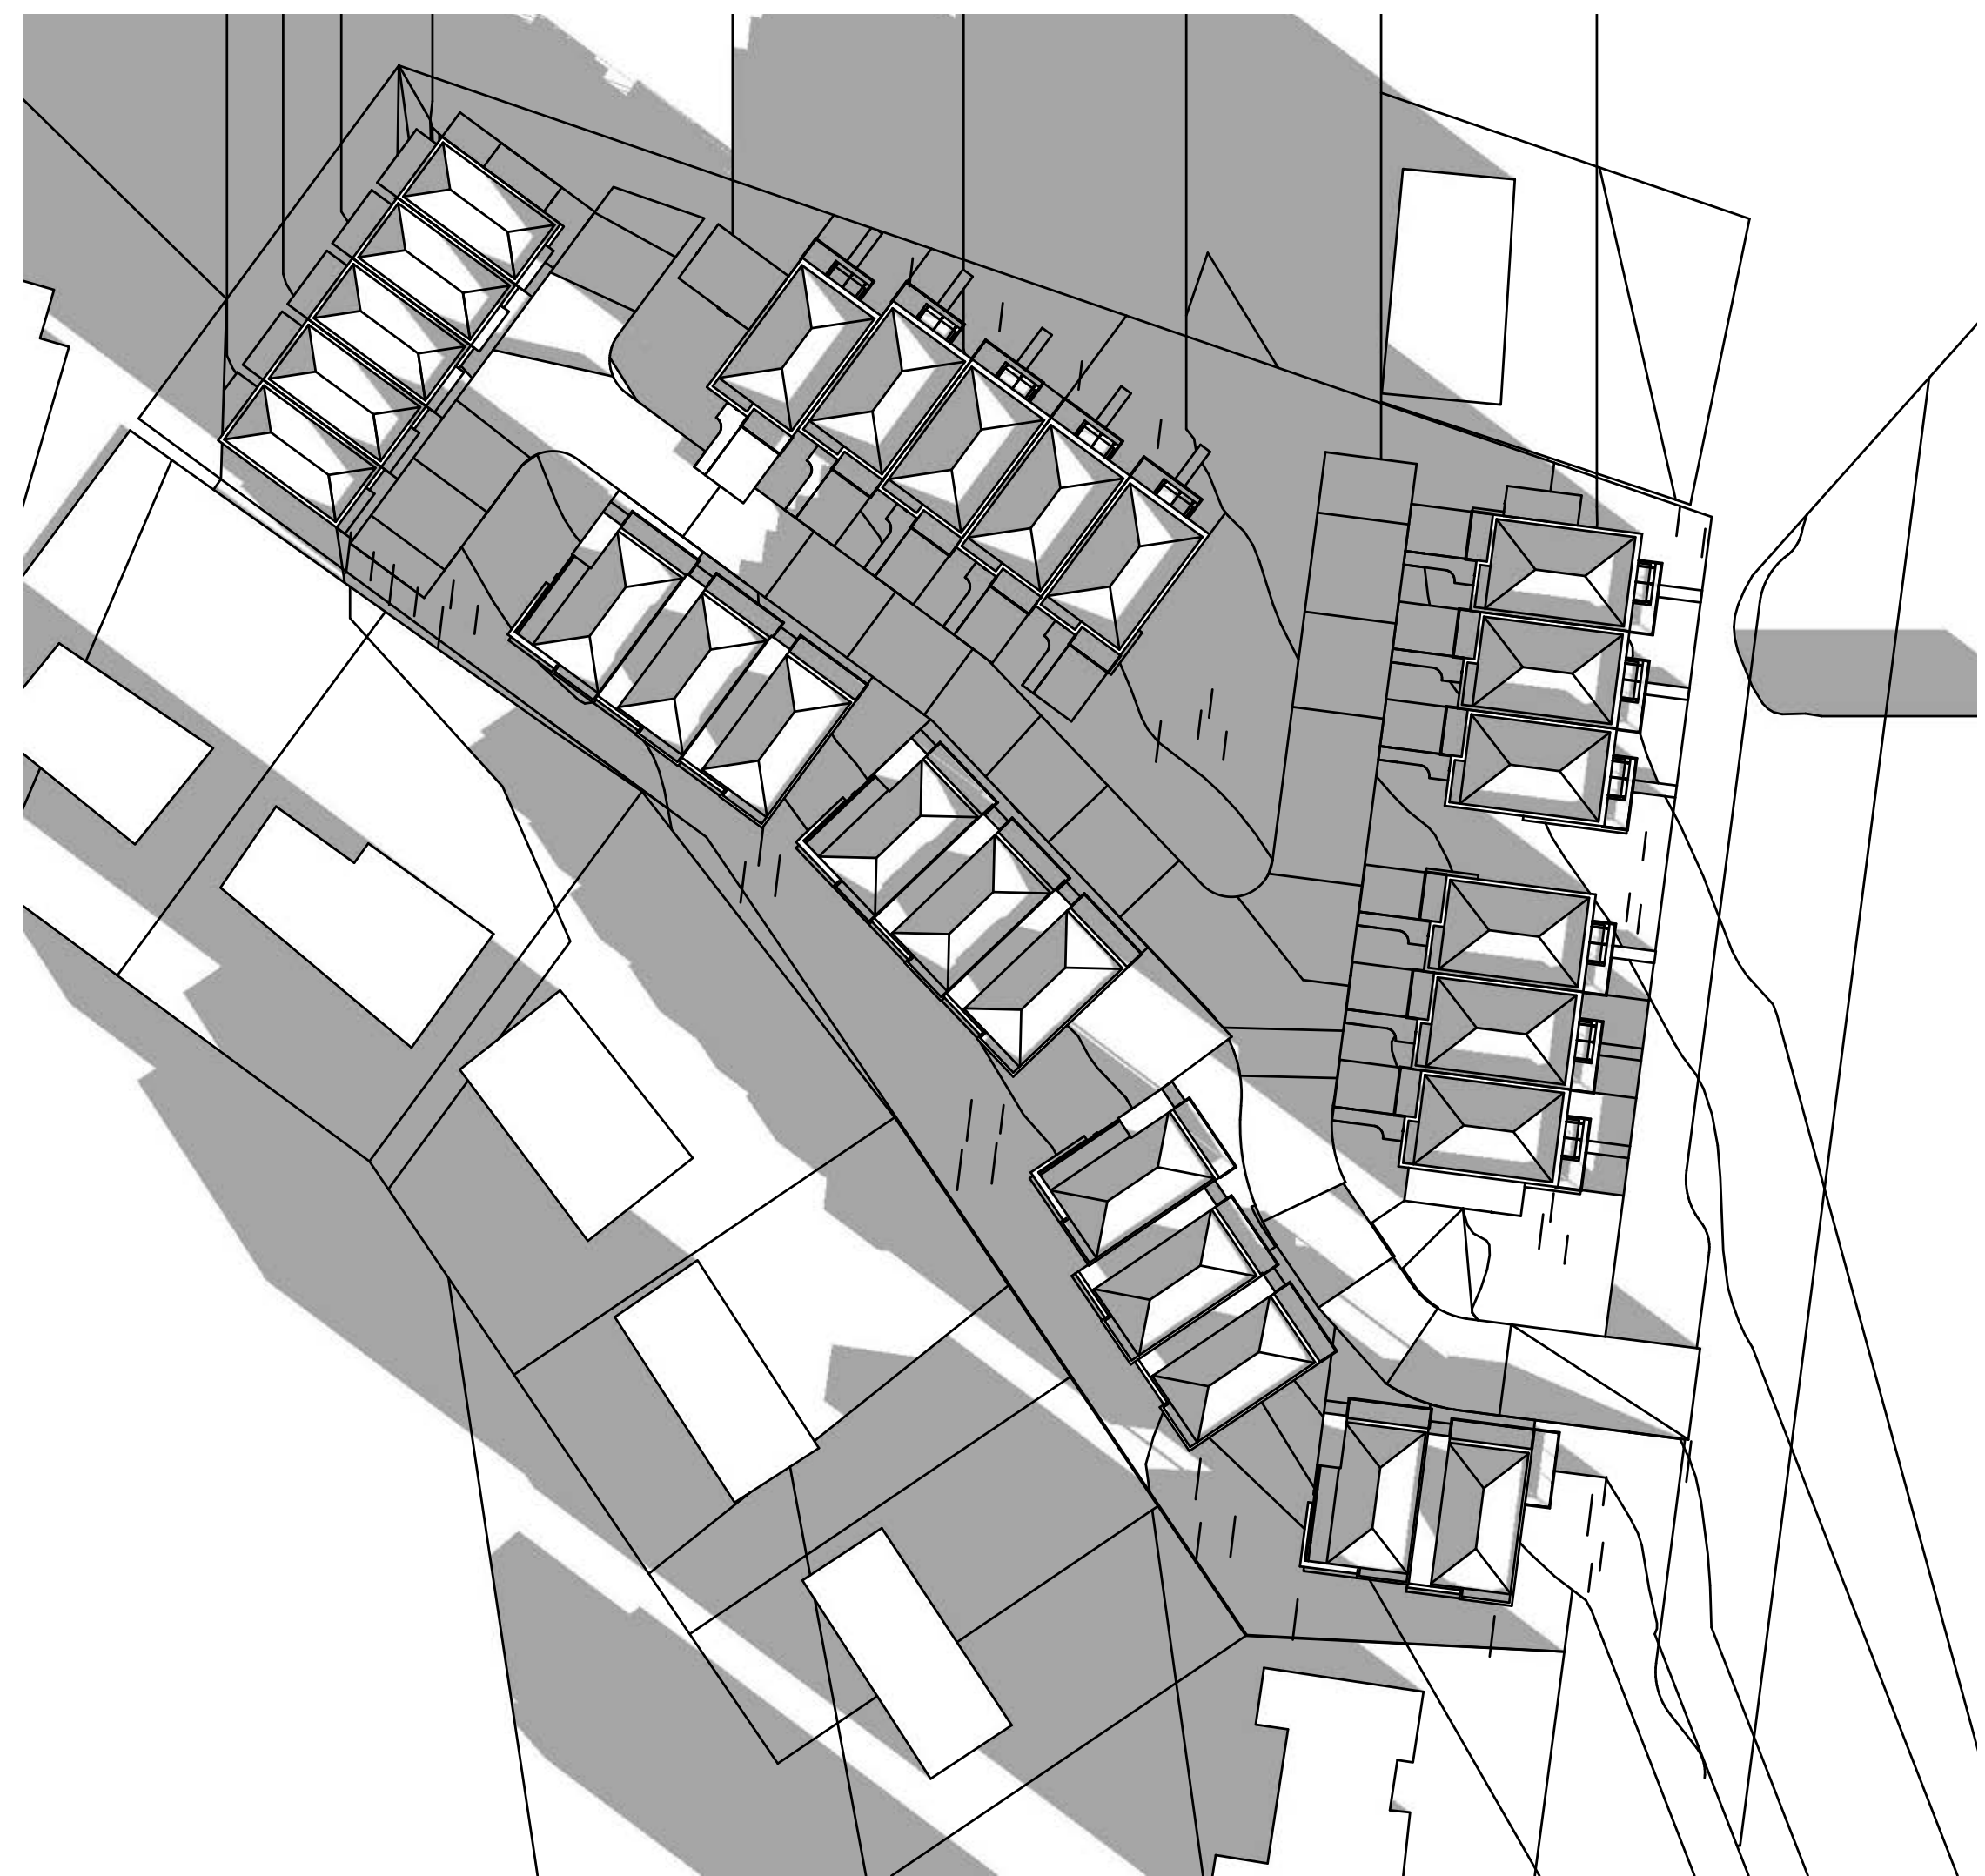

1
A005 Shadow Study - March 22nd 8AM
Scale: 1/4" = 1'-0"

2
A005 Shadow Study - March 22nd 12PM
Scale: 1/4" = 1'-0"

3
A005 Shadow Study - March 22nd 5PM
Scale: 1/4" = 1'-0"

RECEIVED
RA516
2024-SEP-25
Current Planning

dHKarchitects

1 Shadow Study - June 22nd 8AM
A006 Scale: 1/4" = 1'-0"

2 Shadow Study - June 22nd 12PM
A006 Scale: 1/4" = 1'-0"

3 Shadow Study - June 22nd 5PM
A006 Scale: 1/4" = 1'-0"

RECEIVED
RA516
2024-SEP-25
CURRENT PLANNING

dHKarchitects

dHka

1 Shadow Study - December 22nd 8AM
Scale: 1/4" = 1'-0"

2 Shadow Study - December 22nd 12PM
Scale: 1/4" = 1'-0"

3 Shadow Study - December 22nd 4:30PM
Scale: 1/4" = 1'-0"